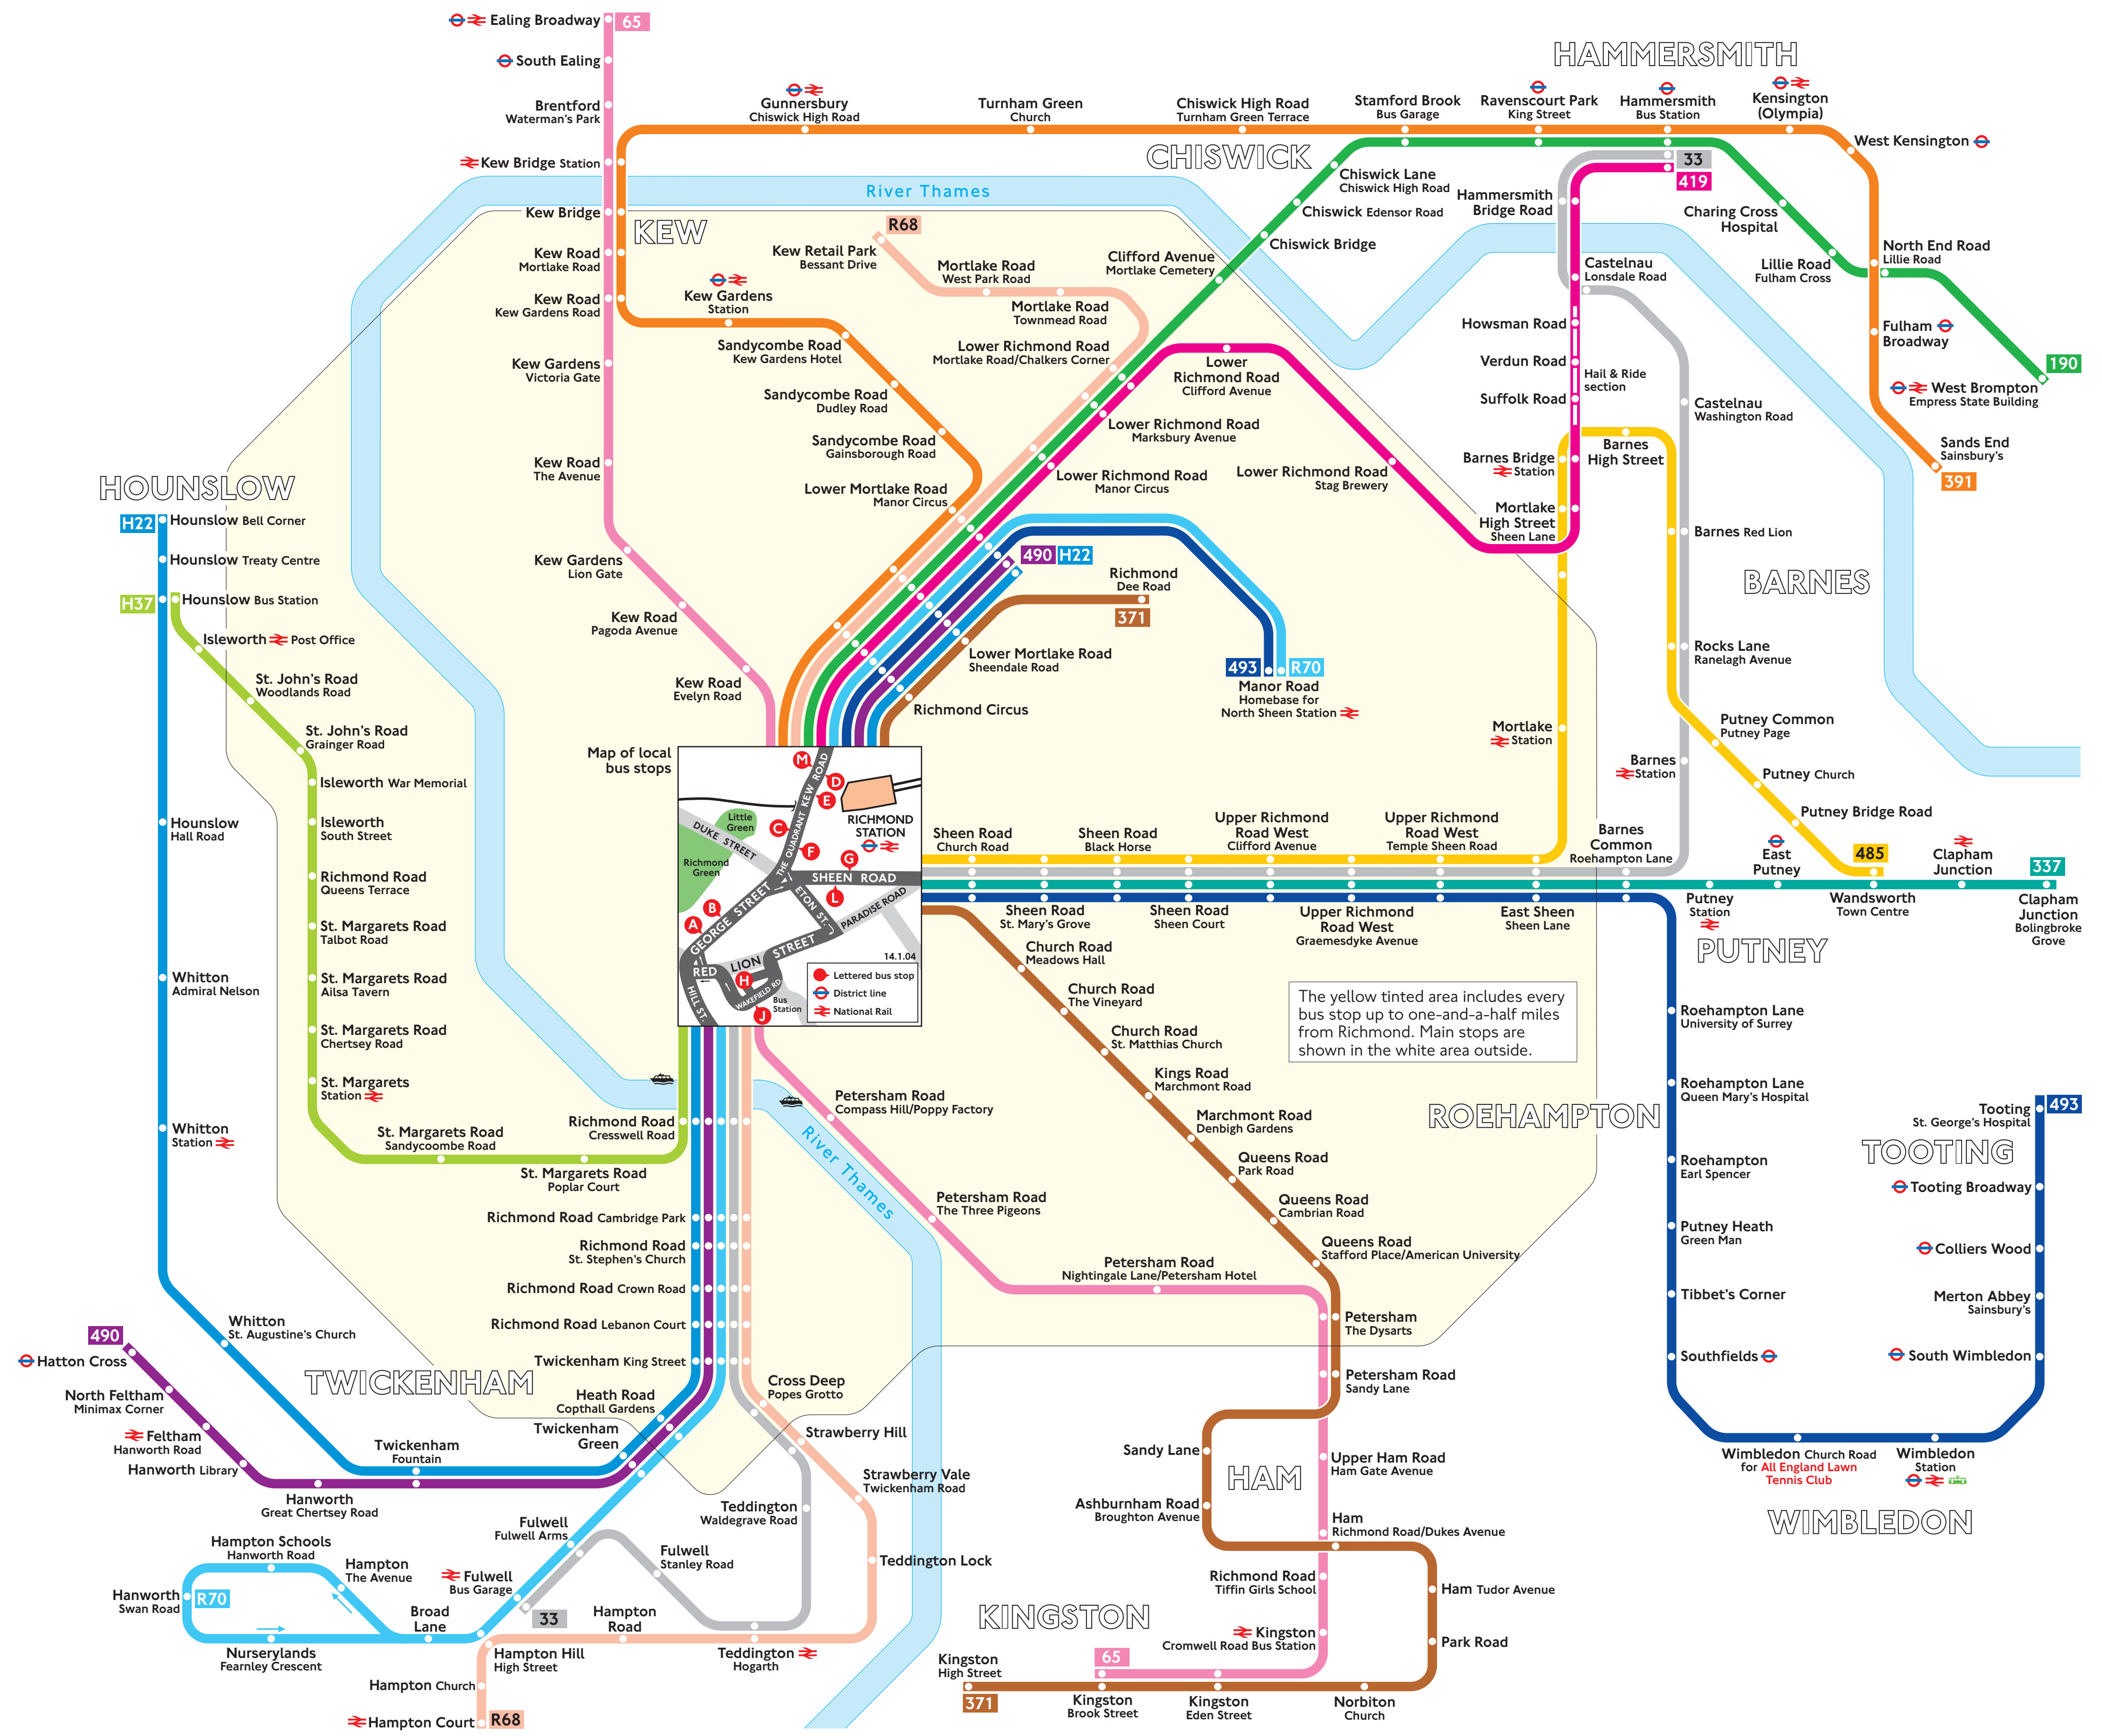

Bus services from Richmond

Key
65 Daytime routes in black
N22 Night buses in blue
Red discs show the bus stop you need for your chosen bus service. The disc **A** appears on the top of the bus stop in the street (see map of town centre in centre of diagram).
Connections with Underground
Connections with National Rail
Connections with Tramlink

Route finder

Bus service	Towards	Bus stops
33	Fulwell	A B
	Hammersmith	A C
65 24 hour service	Ealing Broadway	A C D E
	Kingston	A C D E
190	West Brompton	A C D E
337	Clapham Junction	A C D E
371	Kingston	A C D E
	Richmond Dee Road	A C D E F G
391	Sands End Sainsbury's	A C D E
419	Hammersmith	A C D E
485	Wandsworth Mon-Sat not eves	A C D E
490	Hatton Cross	A C D E
	Richmond Lower Mortlake Road	A C D E
493	Richmond Manor Road, Homebase	A C D E
	Tooting (St. George's Hospital)	A C D E
H22	Hounslow	A C D E
	Richmond Lower Mortlake Road	A C D E
H37	Hounslow	A C D E
R68	Hampton Court	A C D E
	Kew Retail Park Bessant Drive	A C D E
R70	Hampton	A C D E
	Richmond Manor Road, Homebase	A C D E

24 hour service Route 65 is a 24-hour service. Buses on this route run during the day and night from the stops shown in the route finder above.

Night buses

Bus service	Towards	Bus stops
N10	King's Cross	A C D E
N22	Kingston	A C D E
	Piccadilly Circus	A C D E

Destination finder

Destination	Bus service	Bus stops
A		
Ashburnham Road Broughton Avenue	371	A C D E
B		
Barnes Red Lion	33	A C
	485 Mon-Sat not eves	A C D E
	N22	A C D E
Barnes Station	33	A C

Destination	Bus service	Bus stops
C		
Barnes Bridge Station	419	A C D E
	485 Mon-Sat not eves	A C D E
	N22	A C D E
Barnes Common Roehampton Lane	33	A C
	337, N10	A C D E
	493	A C D E
Barnes High Street	485 Mon-Sat not eves	A C D E
Brentford Waterman's Park	65	A C D E
D		
Dee Road	371	A C D E F G
E		
Ealing Broadway	65	A C D E
	337	A C D E
East Putney	33	A C
East Sheen Sheen Lane	33	A C
	337, 485 Mon-Sat not eves, N10	A C D E
	493	A C D E
	N10	A C D E
F		
Feltham Hanworth Road	490	A C D E
Fulham Broadway	391	A C D E
Fulwell Bus Garage	33	A C
	R70	A C D E
Fulwell Fulwell Arms	33	A C
	R70, N22	A C D E
G		
Gunnersbury Chiswick High Road	391	A C D E
H		
Ham Richmond Road/Dukes Avenue	65	A C D E
	371	A C D E
Ham Tudor Avenue	371	A C D E
Hammersmith Bus Station	33	A C
	190, 391, 419	A C D E
	N10	A C D E
Hampton Church	R68	A C D E
Hampton The Avenue	R70	A C D E
Hampton Court	R68	A C D E
Hampton Hill High Street	R68, R70	A C D E
Hampton Schools Hanworth Road	R70	A C D E
Hanworth Great Chertsey Road	490	A C D E
Hanworth Library	490	A C D E
Hanworth Swan Road	R70	A C D E
Hatton Cross	490	A C D E